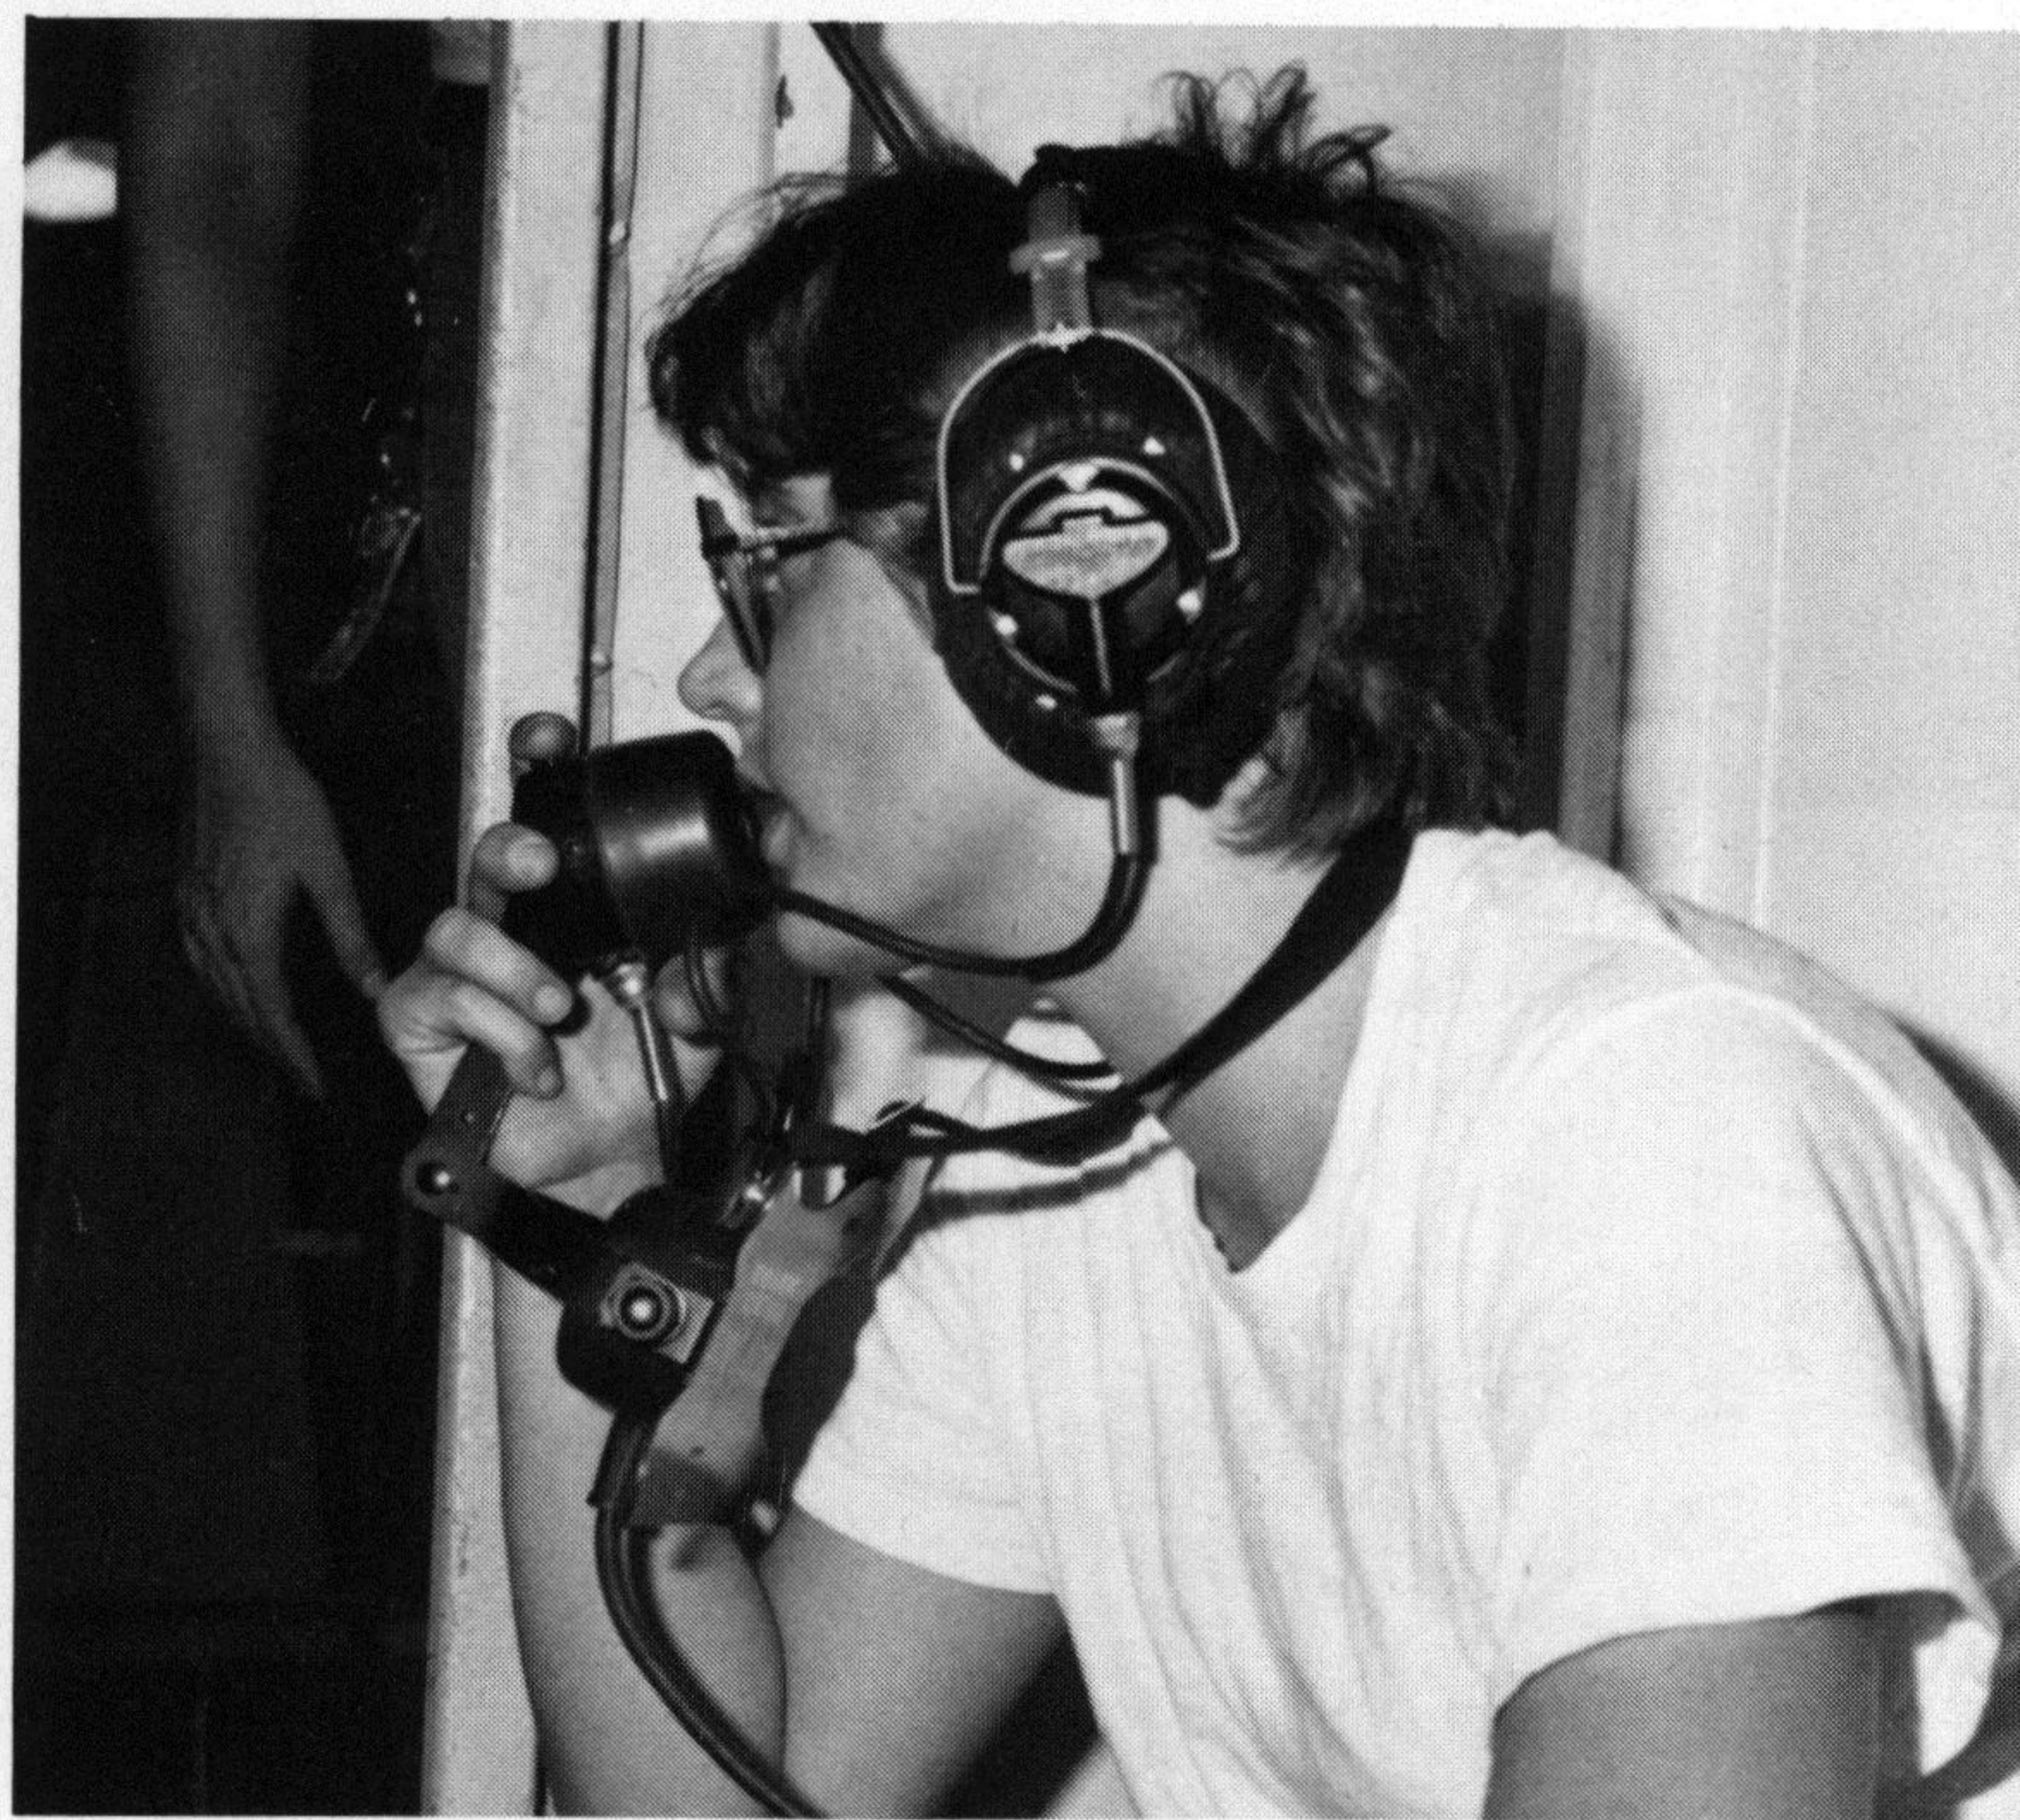

Mirror Mirror On The Wall

Who Is The Bravest Of Them All?

Armed with only a ten foot pole and a coil of line. This heroic individual stands fast, given one of the most venturesome and dangerous watches in the Navy. Demanding total attention, 20/20 vision, and real dedication. It is trusted to a sailor chosen after an indepth evaluation. There is only one question which remains in the minds of her shipmates: Is she *still* standing on the weatherdeck searching the sea's rolling waves for the elusive mail bouy?

"Check your batteries in the sound-powered phone."

Our fearless skipper a firm man remarked with a smile,

"The crew is professional, but this West Pac is the trial!"