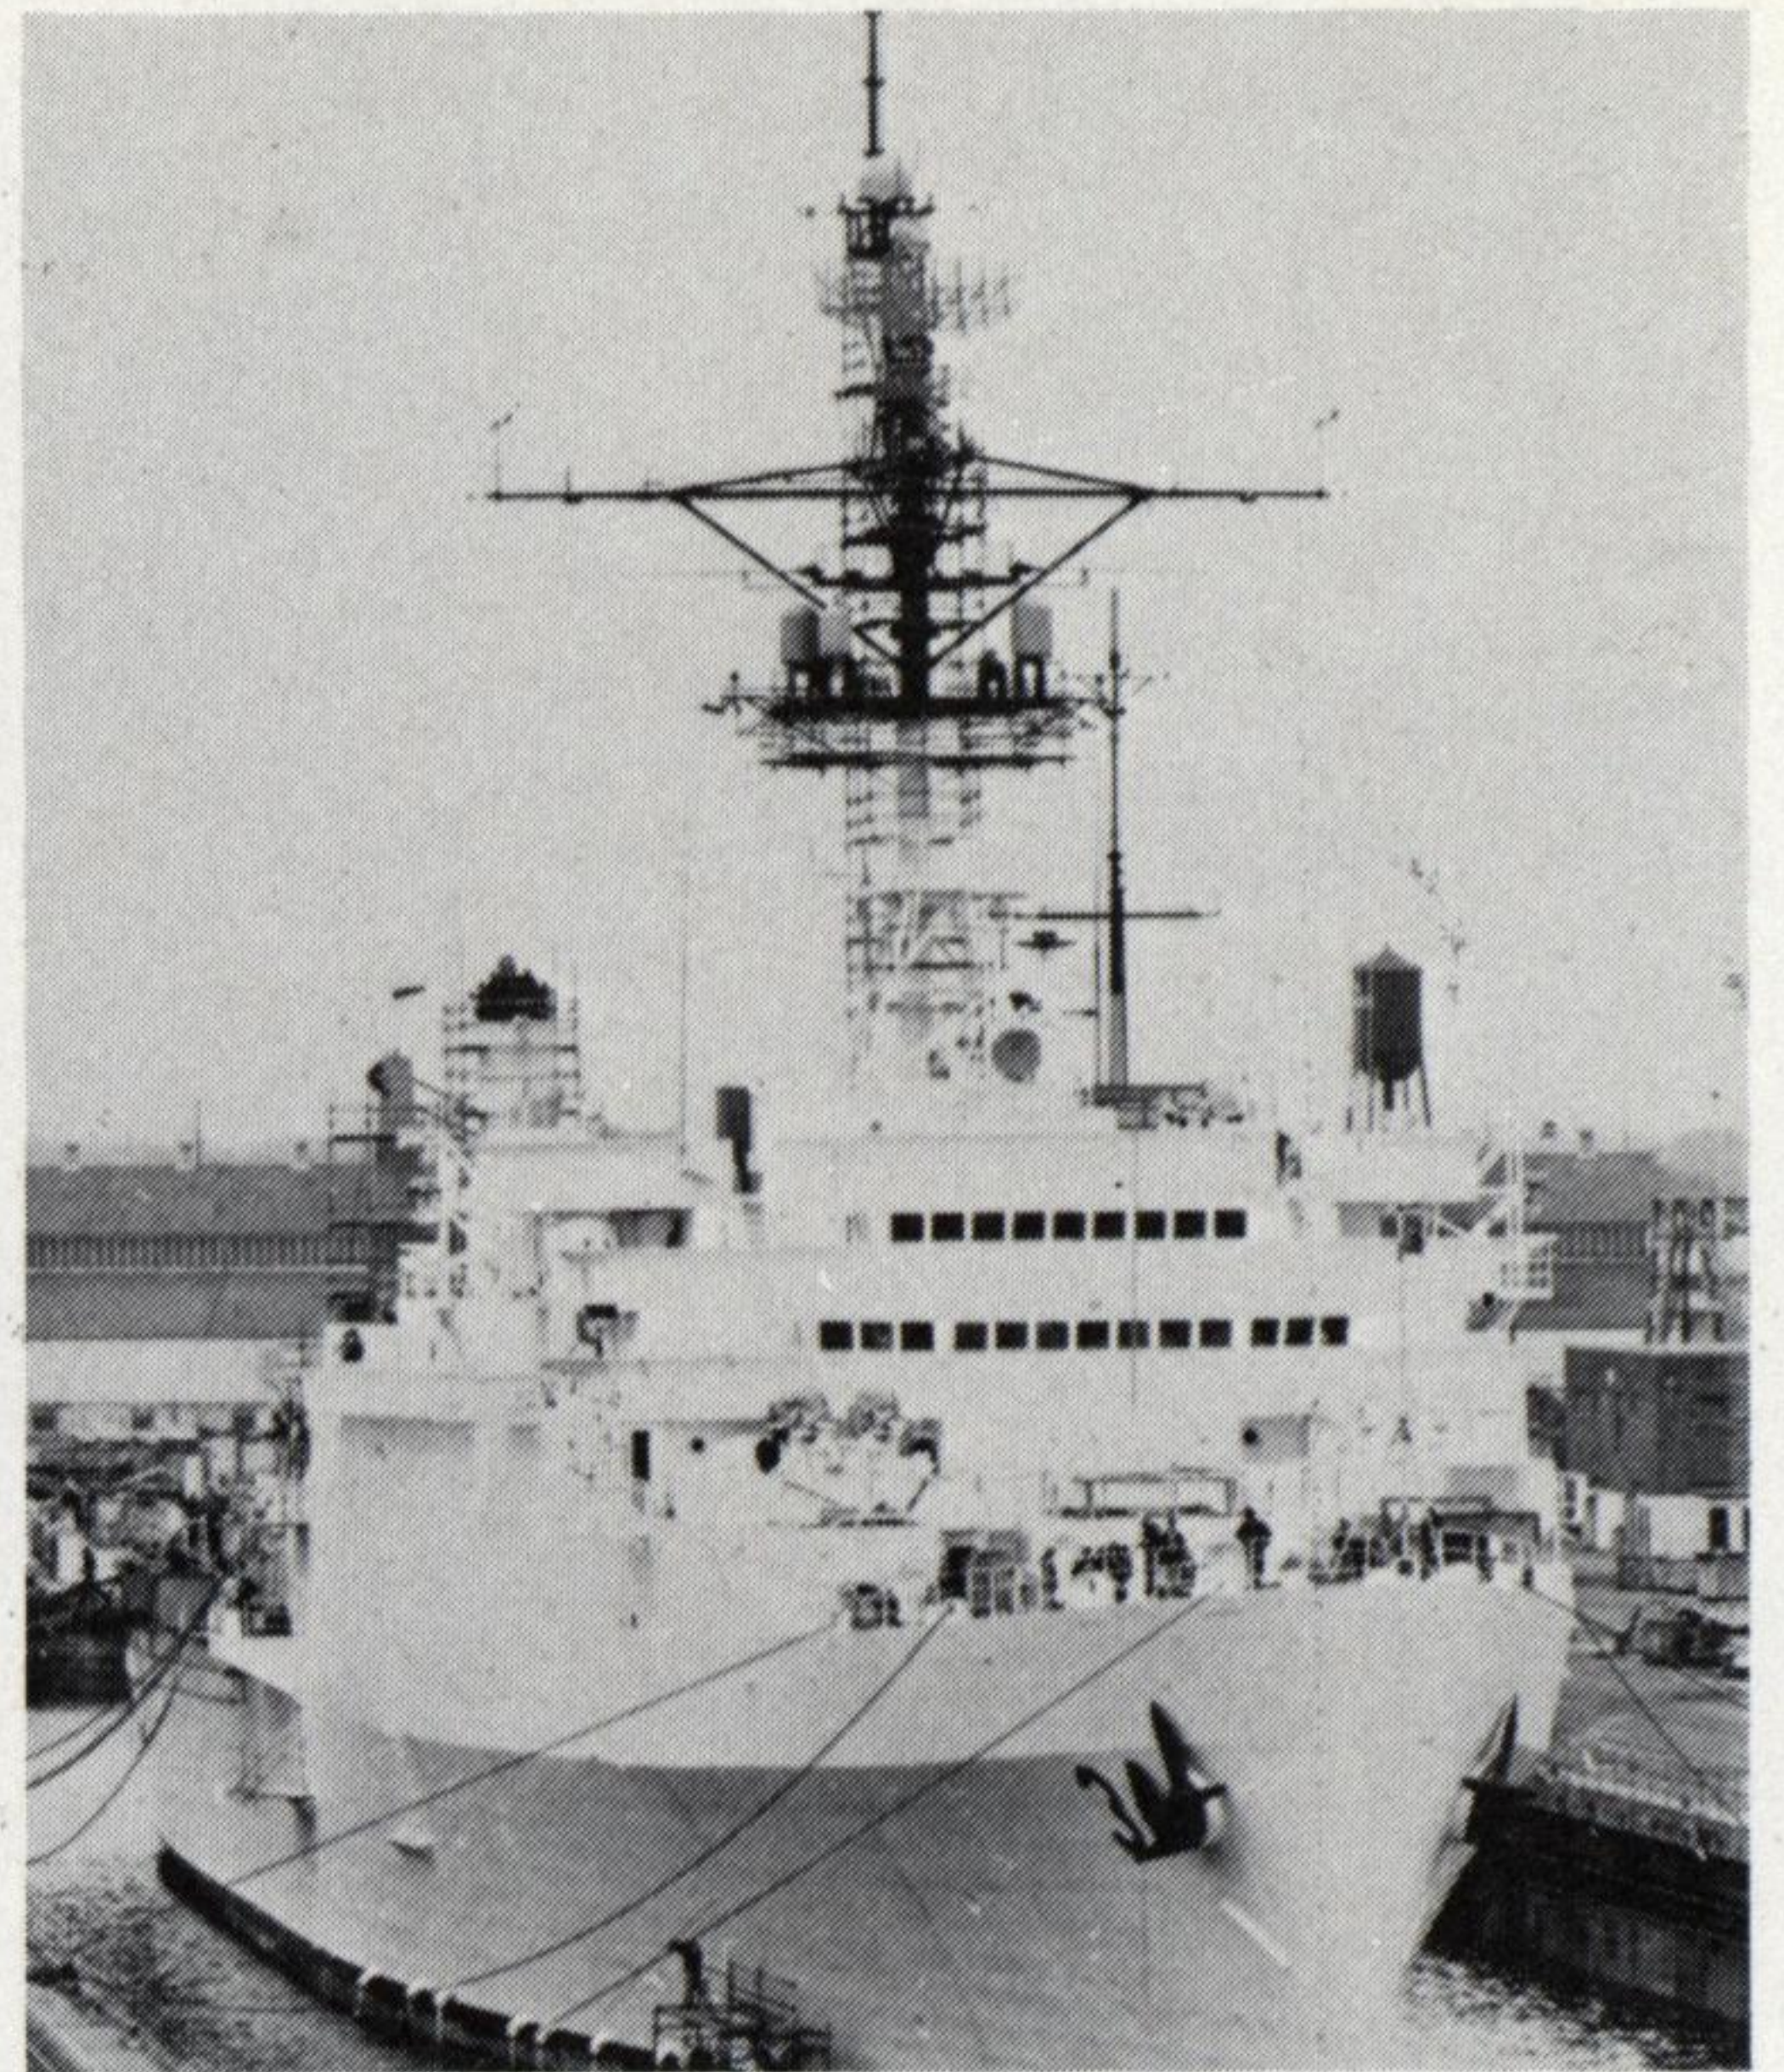

YARD PERIOD JAN-MAY 1972

Before deployment to the Middle East **LA SALLE** went into the yards in Portsmouth for conversion. Above, left: **LA SALLE** enters the yards as an LPD, and (right) leaves as an AGF.

DEPENDENTS' CRUISE

While the ship was being readied for her new role, so was the crew. A call through the fleet for volunteers soon filled her ranks. In May the ship got underway for a day of final leave taking. Below Left: EM2 MONTGOMERY and wife Penny. Right: Captain MORIN and daughter.